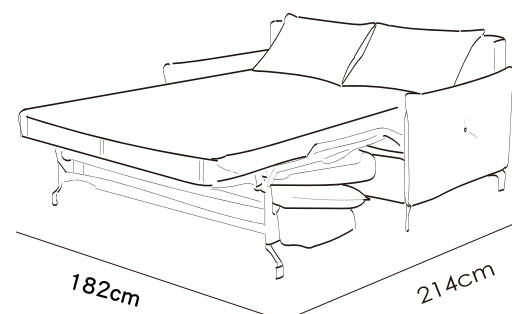

Vento
 意大利全真皮梳化床
 Full Leather Sofabed

Arm-Chair
 (1 Cushion) 112cm

2-Seater
 (2 Cushion) 158cm

2-Seater-Maxi
 (2 Cushion) 182cm

3-Seater
 (2 Cushion) 202cm

此為簡易圖僅供參考基本資料之用。梳化產品屬軟性產品，請預算每件產品規格會有公差為+/- 1寸之內。詳情必須查詢店員。（單位：英寸）

The information is used for reference only.
 The actual size of each piece of the product should be subject to the discrepancies of +/- 1".
 Please check with our salespersons for further details.

MADE IN ITALY