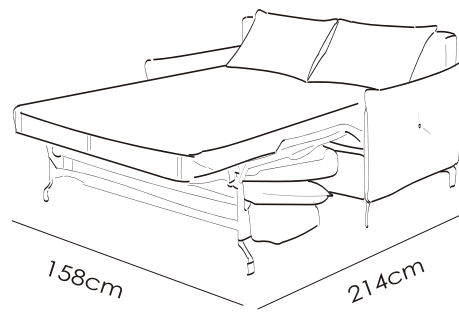

Vento
 意大利全真皮梳化床
 Full Leather Sofabed

Arm-Chair
 (1 Cushion) 112cm

2-Seater
 (2 Cushion) 158cm

2-Seater-Maxi
 (2 Cushion) 182cm

3-Seater
 (2 Cushion) 202cm

此為簡易圖僅供參考基本資料之用。梳化產品屬軟性產品，請預算每件產品規格會有公差為+/- 1寸之內。詳情必須查詢店員。（單位：英寸）

The information is used for reference only.
 The actual size of each piece of the product should be subject to the discrepancies of +/- 1".
 Please check with our salespersons for further details.

MADE IN ITALY