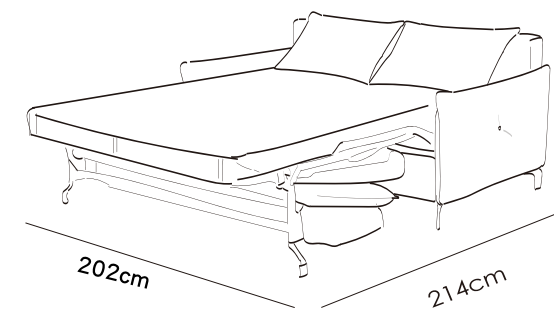

Vento
 意大利全真皮梳化床
 Full Leather Sofabed

Arm-Chair
 (1 Cushion) 112cm

2-Seater
 (2 Cushion) 158cm

2-Seater-Maxi
 (2 Cushion) 182cm

3-Seater
 (2 Cushion) 202cm

此為簡易圖僅供參考基本資料之用。梳化產品屬軟性產品，請預算每件產品規格會有公差為+/- 1寸之內。詳情必須查詢店員。（單位：英寸）

The information is used for reference only.
 The actual size of each piece of the product should be subject to the discrepancies of +/- 1".
 Please check with our salespersons for further details.

MADE IN ITALY