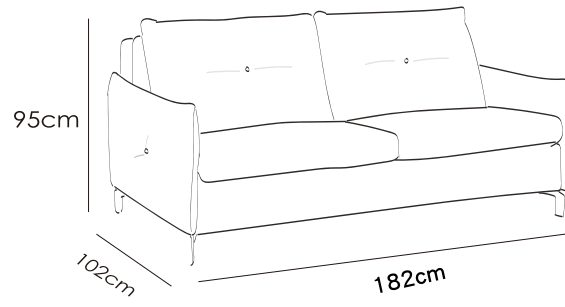

Vento
 意大利全真皮梳化床
 Full Leather Sofabed

Arm-Chair
 (1 Cushion) 112cm

2-Seater
 (2 Cushion) 158cm

2-Seater-Maxi
 (2 Cushion) 182cm

3-Seater
 (2 Cushion) 202cm

此為簡易圖僅供參考基本資料之用。梳化產品屬軟性產品，請預算每件產品規格會有公差為+/- 1寸之內。詳情必須查詢店員。（單位：英寸）

The information is used for reference only.
 The actual size of each piece of the product should be subject to the discrepancies of +/- 1".
 Please check with our salespersons for further details.

MADE IN ITALY