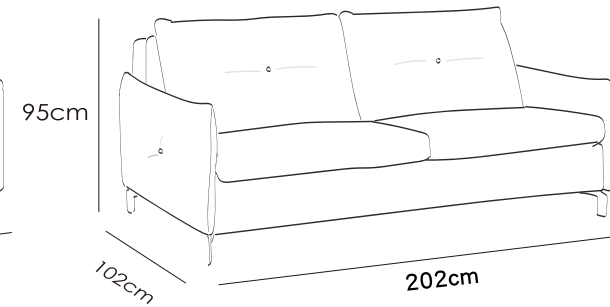

Vento
 意大利全真皮梳化床
 Full Leather Sofabed

Arm-Chair
 (1 Cushion) 112cm

2-Seater
 (2 Cushion) 158cm

2-Seater-Maxi
 (2 Cushion) 182cm

3-Seater
 (2 Cushion) 202cm

此為簡易圖僅供參考基本資料之用。梳化產品屬軟性產品，請預算每件產品規格會有公差為+/- 1寸之內。詳情必須查詢店員。（單位：英寸）

The information is used for reference only.
 The actual size of each piece of the product should be subject to the discrepancies of +/- 1".
 Please check with our salespersons for further details.

MADE IN ITALY