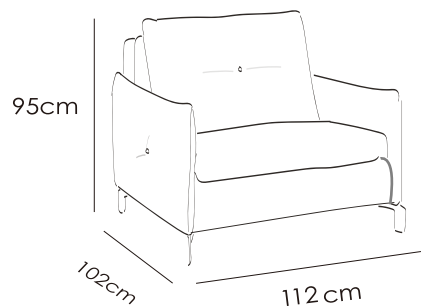

Vento
 意大利全真皮梳化床
 Full Leather Sofabed

Arm-Chair
 (1 Cushion) 112cm

2-Seater
 (2 Cushion) 158cm

2-Seater-Maxi
 (2 Cushion) 182cm

3-Seater
 (2 Cushion) 202cm

此為簡易圖僅供參考基本資料之用。梳化產品屬軟性產品，請預算每件產品規格會有公差為+/- 1寸之內。詳情必須查詢店員。（單位：英寸）

The information is used for reference only.
 The actual size of each piece of the product should be subject to the discrepancies of +/- 1".
 Please check with our salespersons for further details.

MADE IN ITALY