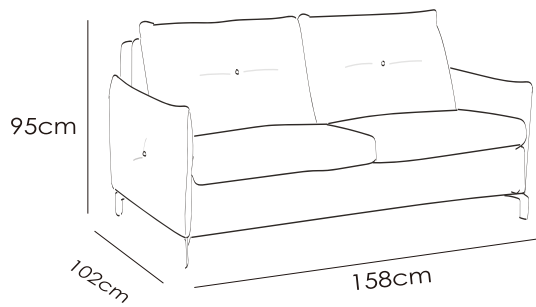

Vento
 意大利全真皮梳化床
 Full Leather Sofabed

Arm-Chair
 (1 Cushion) 112cm

2-Seater
 (2 Cushion) 158cm

2-Seater-Maxi
 (2 Cushion) 182cm

3-Seater
 (2 Cushion) 202cm

此為簡易圖僅供參考基本資料之用。梳化產品屬軟性產品，請預算每件產品規格會有公差為+/- 1寸之內。詳情必須查詢店員。（單位：英寸）

The information is used for reference only.
 The actual size of each piece of the product should be subject to the discrepancies of +/- 1".
 Please check with our salespersons for further details.

MADE IN ITALY