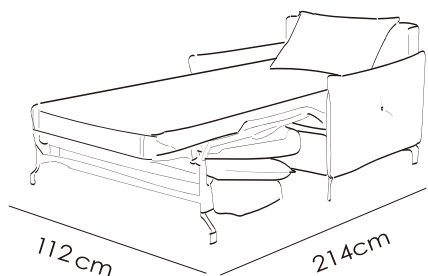

Vento
 意大利全真皮梳化床
 Full Leather Sofabed

Arm-Chair
 (1 Cushion) 112cm

2-Seater
 (2 Cushion) 158cm

2-Seater-Maxi
 (2 Cushion) 182cm

3-Seater
 (2 Cushion) 202cm

此為簡易圖僅供參考基本資料之用。梳化產品屬軟性產品，請預算每件產品規格會有公差為+/- 1寸之內。詳情必須查詢店員。（單位：英寸）

The information is used for reference only.
 The actual size of each piece of the product should be subject to the discrepancies of +/- 1".
 Please check with our salespersons for further details.

MADE IN ITALY