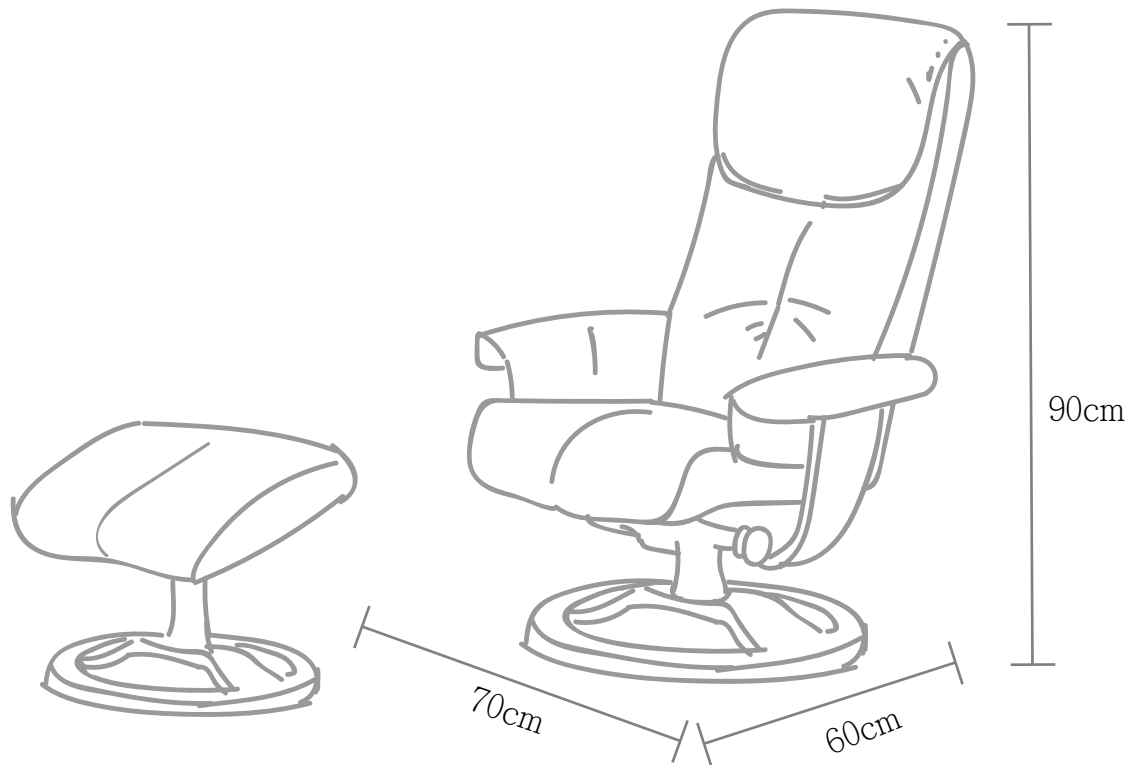

Cammie
皮革休閒椅
Half leather Recliner Chair

此為簡易圖僅供參考基本資料之用。梳化產品屬軟性產品，請預算每件產品 規格會有公差為+/- 3寸之內。詳情必須查詢店員。（單位：英寸）

The information is used for reference only.
The actual size of each piece of the product should be subject to the discrepancies of +/- 3".
Please check with our salespersons for further details.