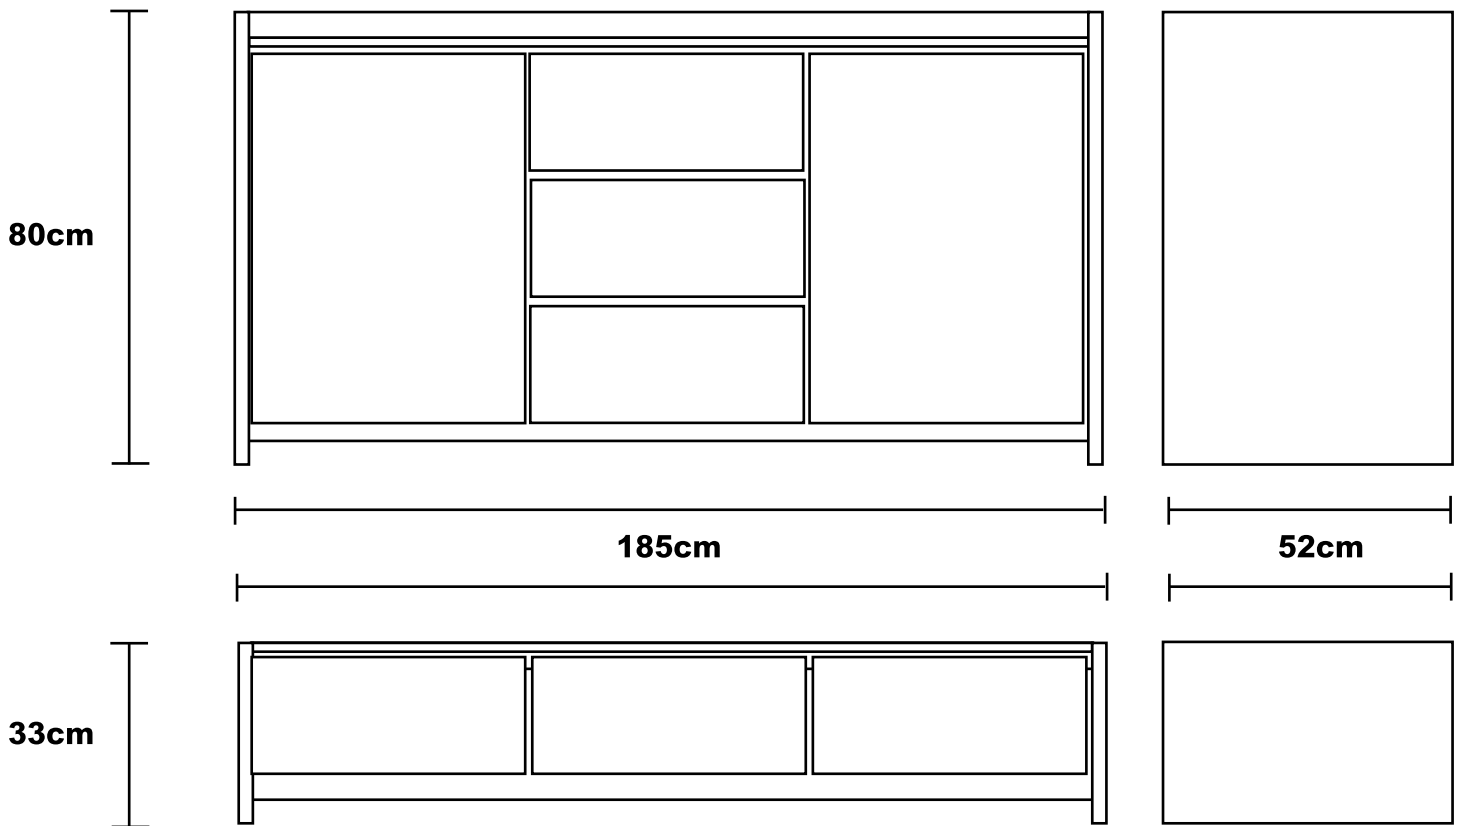

Password

意大利多功能電視櫃

TV Cabinet

Material: Wood & (Tempered glass)  
Structure: Wood

MADE IN ITALY

此為簡易圖僅供參考基本資料之用。梳化產品屬軟性產品，請預算每件產品 規格會有公差為+/- 1寸之內。詳情必須查詢店員。（單位：英寸）

The information is used for reference only.

The actual size of each piece of the product should be subject to the discrepancies of +/- 1". Please check with our salespersons for further details.