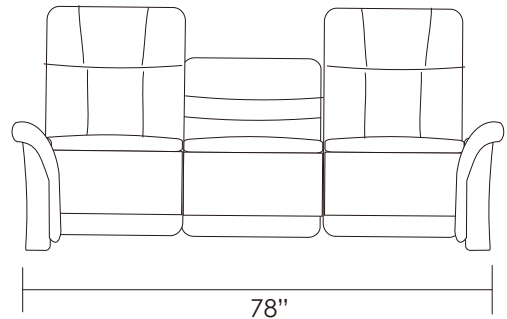

LIAM

真皮彈鉸梳化

Intelligent Sofa

2 - seats

3 - seats

**Materic: leather**

此為簡易圖僅供參考基本資料之用。梳化產品屬軟性產品，請預算每件產品規格會有公差為 $\pm 1$ 寸之內。詳情必須查詢店員。（單位：英寸）

The information is used for reference only.

The actual size of each piece of the product should be subject to the discrepancies of  $\pm 1$ ". Please check with our salespersons for further details.