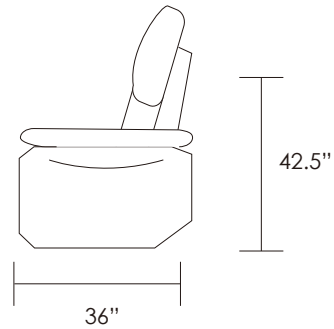

LIAM

真皮彈鉸梳化

Intelligent Sofa

2 - seats

3 - seats

**Materic: leather**

此為簡易圖僅供參考基本資料之用。梳化產品屬軟性產品，請預算每件產品規格會有公差為 $\pm 1$ 寸之內。詳情必須查詢店員。（單位：英寸）

The information is used for reference only.

The actual size of each piece of the product should be subject to the discrepancies of  $\pm 1$ ". Please check with our salespersons for further details.