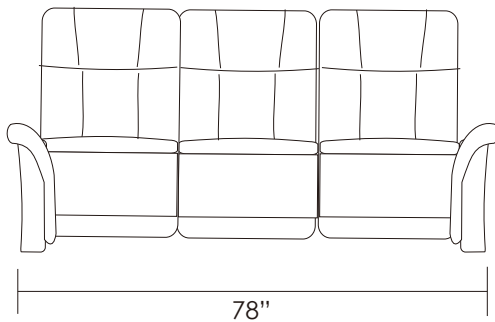

LIAM

真皮彈鉸梳化

Intelligent Sofa

2 - seats

3 - seats

**Materic: leather**

此為簡易圖僅供參考基本資料之用。梳化產品屬軟性產品，請預算每件產品規格會有公差為 $\pm 1$ 寸之內。詳情必須查詢店員。（單位：英寸）

The information is used for reference only.

The actual size of each piece of the product should be subject to the discrepancies of  $\pm 1$ ". Please check with our salespersons for further details.