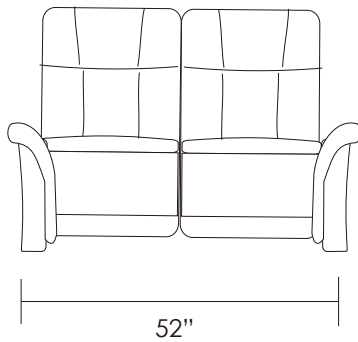

LIAM

真皮彈鉸梳化

Intelligent Sofa

2 - seats

3 - seats

**Materic: leather**

此為簡易圖僅供參考基本資料之用。梳化產品屬軟性產品，請預算每件產品規格會有公差為 $\pm 1$ 寸之內。詳情必須查詢店員。（單位：英寸）

The information is used for reference only.

The actual size of each piece of the product should be subject to the discrepancies of  $\pm 1$ ". Please check with our salespersons for further details.