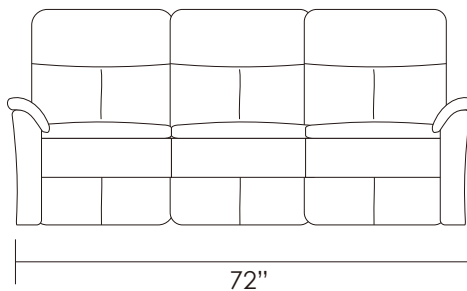

FASHION  
真皮彈鉸梳化  
Leather Sofa

1-seat

2-seats

3-seats

L-shape seats

**Materic: Full leather / Half leather**

此為簡易圖僅供參考基本資料之用。梳化產品屬軟性產品，請預算每件產品規格會有公差為+/- 1寸之內。詳情必須查詢店員。（單位：英寸）

The information is used for reference only.

The actual size of each piece of the product should be subject to the discrepancies of +/- 1". Please check with our salespersons for further details.