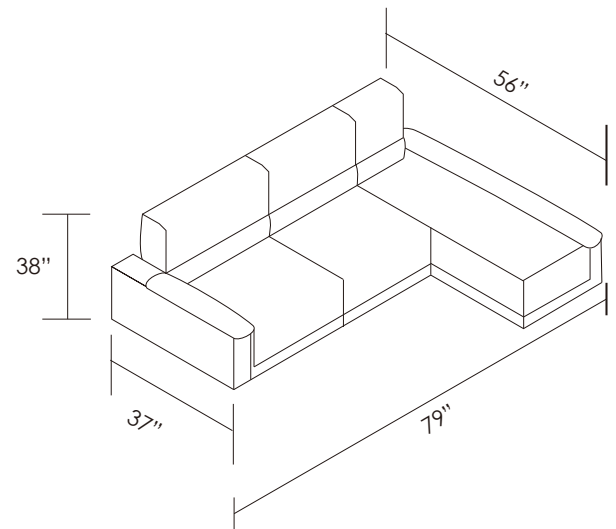

FASHION  
真皮彈鉸梳化  
Leather Sofa

1-seat

2-seats

3-seats

L-shape seats

**Materic: Full leather / Half leather**

此為簡易圖僅供參考基本資料之用。梳化產品屬軟性產品，請預算每件產品規格會有公差為+/- 1寸之內。詳情必須查詢店員。（單位：英寸）

The information is used for reference only.

The actual size of each piece of the product should be subject to the discrepancies of +/- 1". Please check with our salespersons for further details.