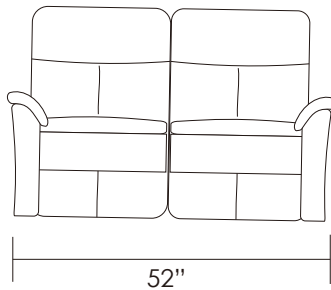

FASHION  
真皮彈鉸梳化  
Leather Sofa

1-seat

2-seats

3-seats

L-shape seats

**Materic: Full leather / Half leather**

此為簡易圖僅供參考基本資料之用。梳化產品屬軟性產品，請預算每件產品規格會有公差為+/- 1寸之內。詳情必須查詢店員。（單位：英寸）

The information is used for reference only.

The actual size of each piece of the product should be subject to the discrepancies of +/- 1". Please check with our salespersons for further details.