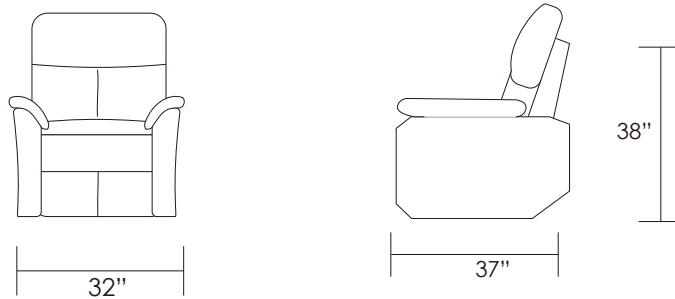

FASHION  
真皮彈鉸梳化  
Leather Sofa

1-seat

2-seats

3-seats

L-shape seats

**Materic: Full leather / Half leather**

此為簡易圖僅供參考基本資料之用。梳化產品屬軟性產品，請預算每件產品規格會有公差為+/- 1寸之內。詳情必須查詢店員。（單位：英寸）

The information is used for reference only.

The actual size of each piece of the product should be subject to the discrepancies of +/- 1". Please check with our salespersons for further details.